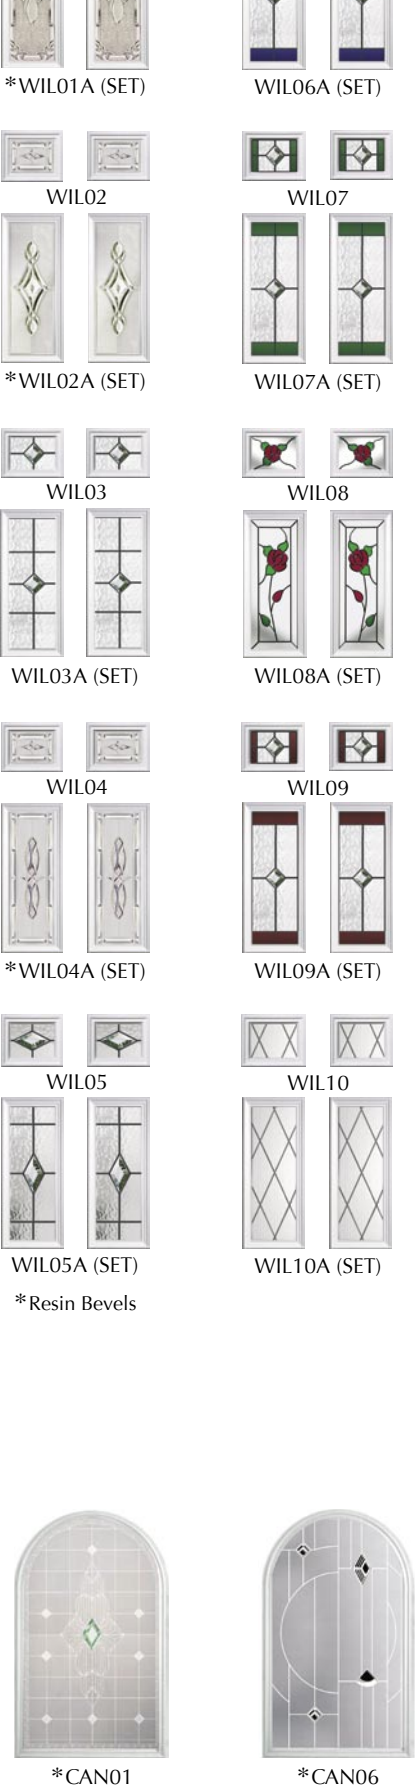

Composite doors and glass designs

The composite door is the new alternative to PVC-u and timber doors. It's a traditional design with an authentic appearance and comes in an array of colours to compliment any home.

Hardware

We offer a wide range of door furniture to compliment your new door. Please ask for information on our complete range.

- High impact resistant GRP (Glass Reinforced Polyester) pre pigmented skin giving a high definition door leaf which is virtually indistinguishable from timber.
- Door furniture available in Chrome, White, Black, Gold, Satin Bronze, Satin Chrome and Bright Bronze
- Stunning glass designs to match any property
- Fitted with high security lock, 2 hooks, 2 chisel bolts, latch and deadbolt
- PVC-u threshold or DDA compliant aluminum low threshold
- Door leaf carries a 25 year manufacturer's structural warranty
- Outer skin colour guaranteed for 10 years
- Fully integrated with Royale Encore and Royale Classic door and window suites
- 'Anti bump' and 'anti snap' cylinder is available as an optional extra

Please note: All lead designs are only available with minster backing glass. All resin bevel designs are available only with backing glass as shown. Not all glass designs are applicable when choosing doors from the Sandringham styles. Outer frames as standard are white in either 'Encore' or 'Classic' suites. Also available on request technical information sheet, with minimum and maximum sizes.

Composite Door Colours

Sandringham

Door Styles

Bowood

Blenheim

Wilton

Canterbury

Additional Door Styles